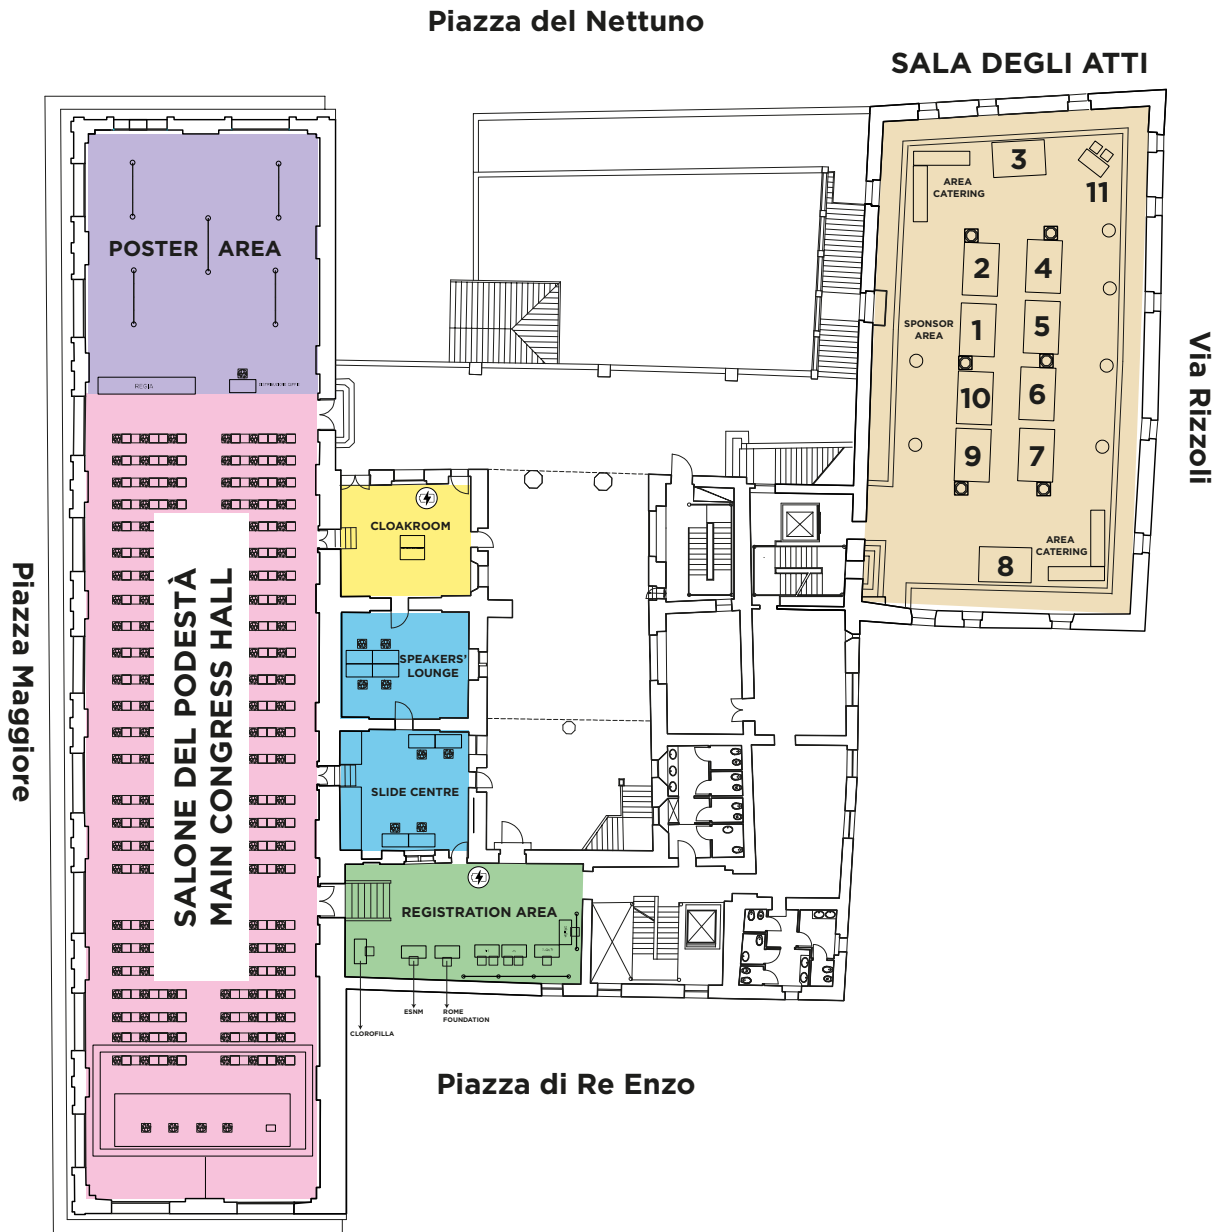

## FLOORPLANS

### PALAZZO RE ENZO - FIRST FLOOR

## REGISTRATION AREA

### SALA DI RE ENZO

COMPANY	BOOTH	COMPANY	BOOTH	COMPANY	BOOTH
Aboca	19	Institut Allergosan	23	Pharmextracta	22
Bayer	14	Italchimici	21	Schwabe	20
Bioline	15a	Medisin	16b	Unifarco	12
Dr. Falk	17	Noos	16a		
Fondazione Urgo	18	Norgine	13		